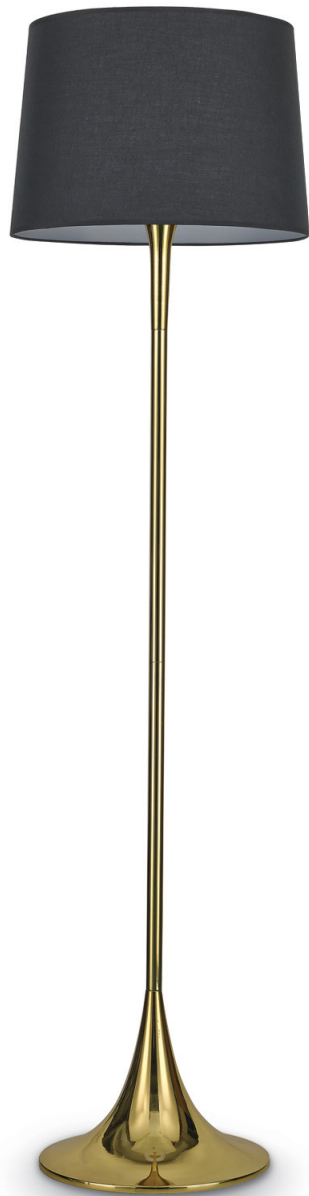

FLOOR LAMP

Metal frame with brass or white or black matt finish. PVC foil shade coated with fabric.

Code	110257
Item name	LONDON PT1 OTTONE
Insulation class	Class II
IP	20
Power	max 1 x 100W E27
Bulb / LED included	No
Net Weight	7,120 Kg
Volume	0,1856 m ³
Base / Hole	ø 35 cm