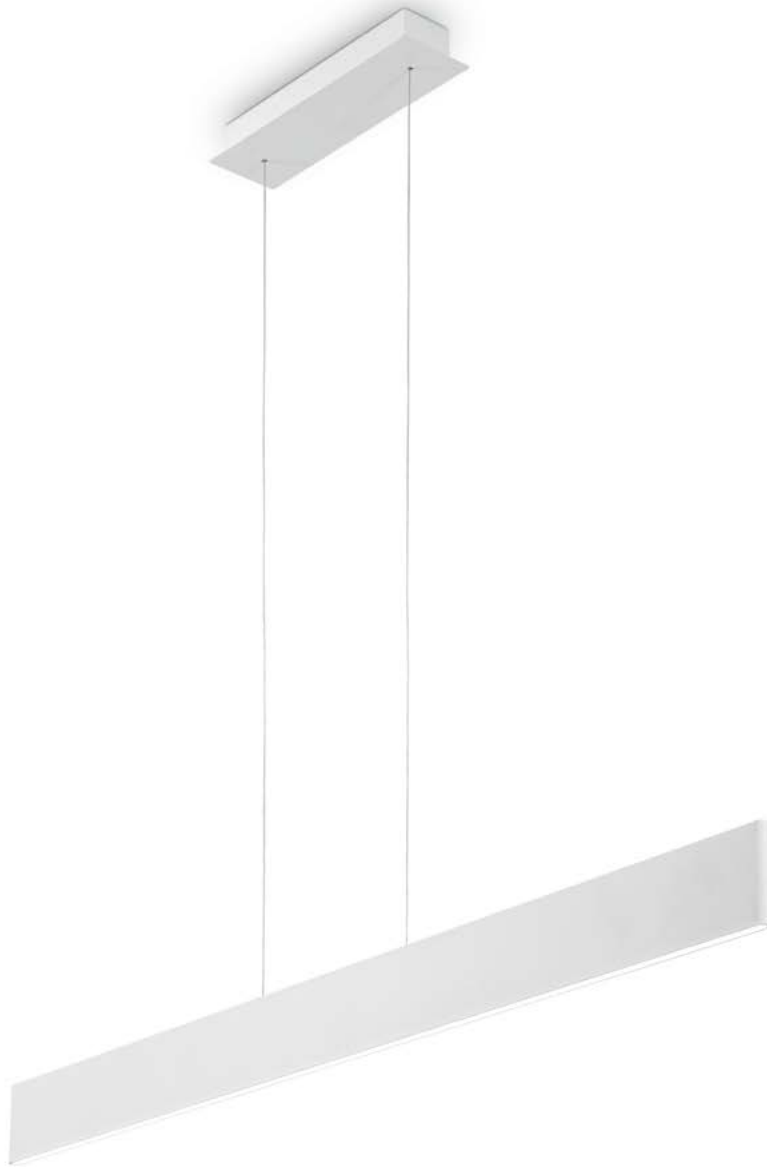

SUSPENSION LAMP

Aluminium ceiling cup and body finished with matt white powder coating. Suspension models provided with electrical cables adjustable in length.

Code	138237
Item name	DESK SP1
Insulation class	Class I
IP	20
Power	max 23W LED / 2100 Lm
Bulb / LED included	3.000 K, 30.000 h
Net Weight	1,890 Kg
Volume	0,0168 m³
Base / Hole	25 x 5,5 cm