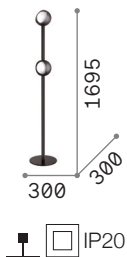

ideal lux.

Bloom

Bloom propone un'ampia gamma sviluppata su 4 diametri del vetro esterno e su più tipologie di installazione.

The image features two modern pendant lamps against a light gray background. The lamp in the foreground is gold-colored with a ribbed, spherical shade and a white, egg-shaped diffuser. The lamp in the background is black with a similar design. The text is centered in the upper half of the image.

Dimensioni

ideal lux[®]