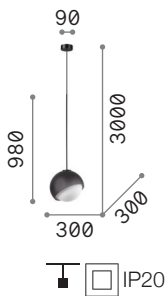

ideal lux.

Bloom

Bloom propone un'ampia gamma sviluppata su 4 diametri del vetro esterno e su più tipologie di installazione.

The image features two modern pendant lamps against a light gray background. The lamp in the foreground is gold-colored with a ribbed, spherical shade and a white, egg-shaped diffuser. The lamp in the background is black with a similar design. The text is centered in the upper half of the image.

Dimensioni

ideal lux[®]