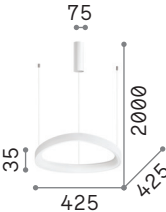

White

Black

Brass

**Gemini** provides a uniform edge of light thanks to its opal polycarbonate diffuser, which creates a **wide, comfortable glow**.

**Gemini** is suitable for residential settings, commercial and hospitality spaces, and is ideal for tables, meeting areas, waiting areas, living areas, bedrooms and informal workspaces.

## Dimensions

■ □ IP20

■ □ IP20

■ □ IP20

■ □ IP20

■ □ IP20

■ □ IP20

■ □ IP20