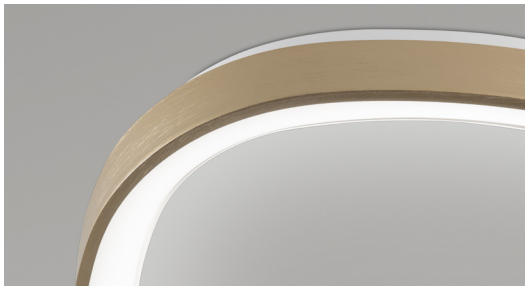

ideal lux<sup>®</sup>

Gemini

The **Gemini** range of pendant lights and ceiling lights for interiors combines comfort and character in a distinctive design.

A rounded triangle that stands out from the classic circular ring, available in **simple yet modern finishes** of white, black and brushed brass.

White

Black

Brass

**Gemini** provides a uniform edge of light thanks to its opal polycarbonate diffuser, which creates a **wide, comfortable glow**.

**Gemini** is suitable for residential settings, commercial and hospitality spaces, and is ideal for tables, meeting areas, waiting areas, living areas, bedrooms and informal workspaces.

**LED**

Integrated **LED technology**  
(3000 K, CRI  $\geq$  90 SDCM  $\leq$  3,  
lifetime 50.000 h).

**Also available with DALI/Push dimming:**  
for controlling brightness in various domestic  
settings or for integration into more advanced  
projects (commercial, smart home).