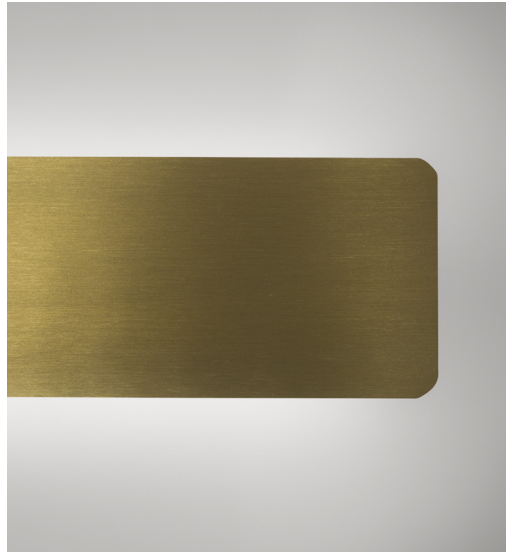

ideal lux®

Zig Zag

Zig Zag is an indoor LED wall light designed to provide indirect lighting with a minimalist design and a compact profile, **measuring just 5 cm in depth.**

The light output is designed to eliminate all direct glare and ensure **complete visual comfort**.

The **Round** version
with rounded edges offers
a visually softer look.

Integrated **LED technology**
(3000 K, CRI \geq 90 SDCM \leq 3,
lifetime 50.000 h over 90 lm/W effective).

White

Black

Travertine

Brass