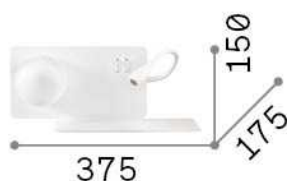

Nettogewicht	1.57 kg
Isolationsklasse	I
Schutzindex	IP20
Einhaltung	CE
Betriebstemperatur	0° ~ +40 °C
Dimmer	NO, On-Off
Leistung	220-240 V AC 50/60 Hz Integrated switch button Integrated USB socket
Energieversorgung	In-built, included Replaceable (by qualified operators only), electronic
Verstellbarkeit	YES

Quellinfo

Integrierte Quelle	Light bulb (not included), Integrated LED module
Austauschbare Quelle	Replaceable (LED: by qualified operators only)
Leistung	G9/LED max 1 x 28W / 3 W
Emissionen	Diffuse + Direct
Maximaler Verbrauch	max 28W / LED 3.0 W
Merkmale LED	LED SMD
CCT LED	3000 K
Dauer LED (t. 25°C)	15000 h
CRI	> 80
Lichtstrahlfluss	200 lm
Nützlicher Lichtstrom	LED 130 lm
Photobiologisches Risiko	2
Leuchtmittel enthalten	1 - E14 OLIVA 4W 3000K CRI80 SATIN