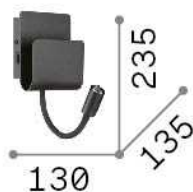

Allgemeine Information

Innen - Wandleuchten

| | |
|----------------------|-------------------------|
| Ean | 8021696243160 |
| Artikel | PROBE AP2 BIANCO |
| Installation | Wandleuchten |
| Garantie | 5 years |
| Bruttogewicht | 0.95 kg |
| Volumen | 0.002066 m ³ |

Technische Information

| | |
|---------------------------|--|
| Nettogewicht | 0.87 kg |
| Isolationsklasse | I |
| Schutzindex | IP20 |
| Einhaltung | CE |
| Betriebstemperatur | 0° ~ +40 °C |
| Dimmer | NO, On-Off |
| Leistung | 220-240 V AC 50/60 Hz Integrated switch button Integrated USB socket |
| Energieversorgung | In-built, included Replaceable (by qualified operators only), electronic |
| Verstellbarkeit | YES |

Quellinfo

| | |
|---------------------------------|---|
| Integrierte Quelle | Integrated LED module |
| Austauschbare Quelle | Replaceable (by qualified operators only) |
| Leistung | LED 9 W |
| Emissionen | Direct + Indirect |
| Maximaler Verbrauch | max 9,00 W |
| Merkmale LED | LED SMD |
| CCT LED | 3000 K |
| Dauer LED (t. 25°C) | 20000 h |
| CRI | > 80 |
| Lichtstrahlfluss | 700 lm |
| Nützlicher Lichtstrom | 580 lm |
| Photobiologisches Risiko | 2/EXEMPT |
| Leuchtmittel enthalten | 1 - E14 OLIVA 4W 3000K CRI80 SATIN |