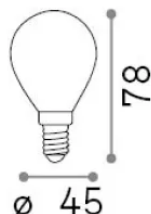

General info

Lampadine e accessori - Sfera

Ean	8021696289229
Item	E14 SFERA 4W 3000K CRI80 BIANCO DIMM
Installation	-
Warranty	5 years
Gross weight	0.03 kg
Volume	0.000272 m ³

Technical info

Net weight	0.03 kg
Insulation class	-
Compliance	CE
Power output	220-240 V AC 50/60 Hz
Dimmer	1, TRIAC
Power supply	Not required

Source info

Power	4 W
Emission	Diffuse
Max consumption	max 4 W
CCT LED	3000 K
Duration LED (t. 25°C)	25000 h
CRI	> 80
Light beam	-
Useful light flux	340 lm
Standby power	< 0.50 W