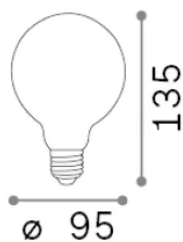

General info

Lampadine e accessori - Globo small

Ean	8021696277790
Item	E27 GLOBO D095 08W 3000K CRI80 SATIN INTERA DIMM
Installation	-
Warranty	5 years
Gross weight	0.14 kg
Volume	0.001309 m ³

Technical info

Net weight	0.06 kg
Insulation class	-
Compliance	CE
Power output	220-240 V AC 50 Hz
Dimmer	1, TRIAC
Power supply	Not required

Source info

Power	8 W
Emission	Diffuse
Max consumption	max 8 W
CCT LED	3000 K
Duration LED (t. 25°C)	15000 h
CRI	> 80
Light beam	-
Useful light flux	900 lm
Photobiological risk	1
Standby power	< 0.50 W