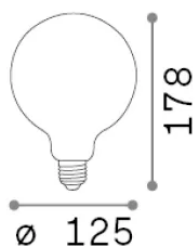

General info

Lampadine e accessori - Globo big

Ean	8021696277813
Item	E27 GLOBO D125 08W 3000K CRI80 SATIN INTERA DIMM
Installation	-
Warranty	5 years
Gross weight	0.24 kg
Volume	0.003211 m ³

Technical info

Net weight	0.09 kg
Insulation class	-
Compliance	CE
Power output	220-240 V AC 50 Hz
Dimmer	1, TRIAC
Power supply	Not required

Source info

Power	8 W
Emission	Diffuse
Max consumption	max 8 W
CCT LED	3000 K
Duration LED (t. 25°C)	15000 h
CRI	> 80
Light beam	-
Useful light flux	900 lm
Photobiological risk	1
Standby power	< 0.50 W