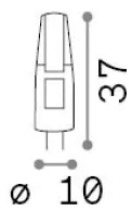

General info

Lampadine e accessori - Lampadine g4

Ean	8021696266282
Item	G4 2.0W 3000K CRI80 DIMM
Installation	-
Warranty	5 years
Gross weight	0.01 kg
Volume	8e-06 m ³

Technical info

Net weight	0.01 kg
Insulation class	-
Compliance	CE
Power output	12 V DC
Dimmer	1, Phase-cut
Power supply	Required, remoted, not included

Source info

Power	2 W
Emission	Diffuse
Max consumption	max 2 W
CCT LED	3000 K
Duration LED (t. 25°C)	20000 h
CRI	> 80
Light beam	-
Useful light flux	200 lm
Photobiological risk	1
Standby power	< 0.50 W