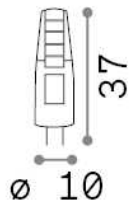

General info

Lampadine e accessori - Lampadine g4

| | |
|---------------------|------------------------|
| Ean | 8021696222257 |
| Item | G4 2.0W 3000K CRI80 |
| Installation | - |
| Guarantee | 5 years |
| Gross weight | 0.01 kg |
| Volume | 2.6e-05 m ³ |

Source info

| | |
|-------------------------------|------------|
| Power | 2 W |
| Emission | Diffuse |
| Max consumption | max 2,10 W |
| CCT LED | 3000 K |
| Duration LED (t. 25°C) | 20000 h |
| CRI | > 80 |
| Light beam | - |
| Useful light flux | 160 lm |