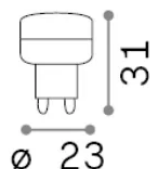

General info

Lampadine e accessori - Lampadine g9

Ean	8021696270104
Item	G9 1.7W 3000K CRI80
Installation	-
Warranty	5 years
Gross weight	0.2 kg
Volume	3.8E-5 m ³

Technical info

Net weight	0.1 kg
Insulation class	0
Compliance	CE
Power output	100-240 V AC 50/60 Hz
Dimmer	Non-dimmable, On-Off
Power supply	Not required

Source info

Power	1,7 W
Emission	Diffuse
Max consumption	max 1,7 W
CCT LED	3000 K
Duration LED (t. 25°C)	15000 h
CRI	> 80
Light beam	110 °
Useful light flux	150 lm