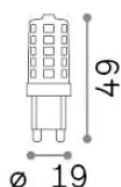

General info

Lampadine e accessori - Lampadine g9

Ean	8021696288215
Item	G9 3.0W 3000K CRI80 DIMM
Installation	-
Warranty	5 years
Gross weight	0.02 kg
Volume	2.4e-05 m ³

Technical info

Net weight	0.02 kg
Insulation class	-
Compliance	CE
Power output	220-240 V AC 50 Hz
Dimmer	1, TRIAC
Power supply	Not required

Source info

Power	3 W
Emission	Diffuse
Max consumption	max 3 W
CCT LED	3000 K
Duration LED (t. 25°C)	25000 h
CRI	> 80
Light beam	-
Useful light flux	350 lm
Standby power	< 0.50 W