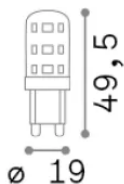

General info

Lampadine e accessori - Lampadine g9

Ean	8021696305431
Item	G9 3.5W 3000K CRI80 DIMM
Installation	-
Warranty	5 years
Gross weight	0.02 kg
Volume	2.5e-05 m ³

Technical info

Net weight	0.01 kg
Insulation class	-
Compliance	CE
Power output	220-240 V AC 50/60 Hz
Dimmer	1, TRIAC
Power supply	Not required

Source info

Power	3,5 W
Emission	Diffuse
Max consumption	max 3,5 W
CCT LED	3000 K
Duration LED (t. 25°C)	15000 h
CRI	> 80
Light beam	-
Useful light flux	420 lm
Photobiological risk	1
Standby power	< 0.50 W