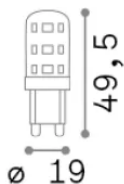

General info

Lampadine e accessori - Lampadine g9

Ean	8021696305486
Item	G9 4.0W 3000K CRI80
Installation	-
Warranty	5 years
Gross weight	0.02 kg
Volume	2.5e-05 m ³

Technical info

Net weight	0.01 kg
Insulation class	-
Compliance	CE
Power output	220-240 V AC 50/60 Hz
Dimmer	Non-dimmable, On-Off
Power supply	Not required

Source info

Power	4 W
Emission	Diffuse
Max consumption	max 4 W
CCT LED	3000 K
Duration LED (t. 25°C)	15000 h
CRI	> 80
Light beam	-
Useful light flux	510 lm
Photobiological risk	1