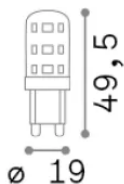

General info

Lampadine e accessori - Lampadine g9

Ean	8021696307879
Item	G9 4.0W 4000K CRI80
Installation	-
Warranty	5 years
Gross weight	0.02 kg
Volume	2.5e-05 m ³

Technical info

Net weight	0.01 kg
Insulation class	-
Compliance	CE
Power output	220-240 V AC 50/60 Hz
Dimmer	Non-dimmable, On-Off
Power supply	Not required

Source info

Power	4 W
Emission	Diffuse
Max consumption	max 4 W
CCT LED	4000 K
Duration LED (t. 25°C)	15000 h
CRI	> 80
Light beam	-
Useful light flux	530 lm
Photobiological risk	1