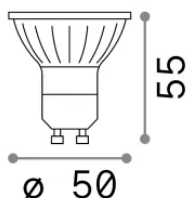

General info

Lampadine e accessori - Lampadine gu10

Ean	8021696123943
Item	GU10 07W 540Lm 3000K CRI90
Installation	-
Warranty	5 years
Gross weight	0.08 kg
Volume	0.00015 m ³

Technical info

Net weight	0.07 kg
Insulation class	-
Compliance	CE
Power output	220-240 V AC 50/60 Hz
Dimmer	Non-dimmable, On-Off
Power supply	Not required

Source info

Power	7 W
Emission	Direct
Max consumption	max 7 W
CCT LED	3000 K
Duration LED (t. 25°C)	25000 h
CRI	> 90
Light beam	50 °
Useful light flux	540 lm