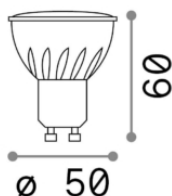

General info

Lampadine e accessori - Lampadine gu10

Ean	8021696101378
Item	GU10 07W 560Lm 3000K
Installation	Light bulb
Guarantee	5 years
Gross weight	0.04 kg
Volume	0.000163 m ³

Technical info

Net weight	0.04 kg
Insulation class	-
Compliance	CE
Power output	-
Dimmer	Non-dimmable, On-Off
Power supply	Not required
Protection index	-

Source info

Power	7W
Emission	Direct
Max consumption	max 7,3 W
CCT	3000
Duration LED (t. 25°C)	25000 h
CRI	> 80
Light beam	620 lm
Useful light flux	620 lm
Photobiological risk	1
Standby power	< 0.50