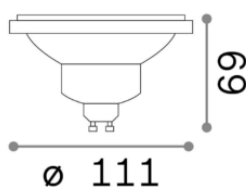

General info

Lampadine e accessori - Lampadine gu10

Ean	8021696253398
Item	GU10 13W 1000Lm 4000K
Installation	Light bulb
Guarantee	5 years
Gross weight	0.11 kg
Volume	0.002188 m³

Technical info

Net weight	0.09 kg
Insulation class	-
Compliance	CE
Power output	-
Dimmer	Non-dimmable, On-Off
Power supply	Not required
Protection index	-

Source info

Power	10W
Emission	Direct
Max consumption	max 10 W
CCT	4000
Duration LED (t. 25°C)	15000 h
CRI	> 80
Light beam	820 lm
Useful light flux	820 lm
Photobiological risk	1
Standby power	< 0.50