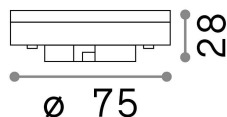

General info

Lampadine e accessori - Lampadine gx53

Ean	8021696101385
Item	GX53 7W 3000K CRI80
Installation	-
Guarantee	5 years
Gross weight	0.03 kg
Volume	0.000192 m ³

Technical info

Net weight	0.03 kg
Insulation class	-
Compliance	CE
Power output	220-240 V AC 50/60 Hz
Dimmer	NO, On-Off
Power supply	Not required

Source info

Power	7 W
Emission	Direct
Max consumption	max 7,00 W
CCT LED	3000 K
Duration LED (t. 25°C)	25000 h
CRI	> 80
Light beam	110 °
Useful light flux	600 lm
Photobiological risk	EXEMPT