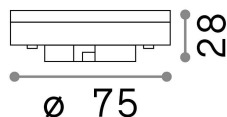

General info

Lampadine e accessori - Lampadine gx53

Ean	8021696253404
Item	GX53 7W 4000K CRI80
Installation	-
Guarantee	5 years
Gross weight	0.03 kg
Volume	0.000169 m ³

Technical info

Net weight	0.03 kg
Insulation class	-
Compliance	CE
Power output	220-240 V AC 50/60 Hz
Dimmer	NO, On-Off
Power supply	Not required

Source info

Power	7 W
Emission	Direct
Max consumption	max 7,00 W
CCT LED	4000 K
Duration LED (t. 25°C)	25000 h
CRI	> 80
Light beam	110 °
Useful light flux	610 lm