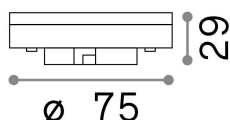

General info

Lampadine e accessori - Lampadine gx53

Ean	8021696123936
Item	GX53 9W 3000K CRI80
Installation	-
Guarantee	5 years
Gross weight	0.03 kg
Volume	0.000256 m ³

Technical info

Net weight	0.03 kg
Insulation class	-
Compliance	CE
Power output	220-240 V AC 50 Hz
Dimmer	NO, On-Off
Power supply	Not required

Source info

Power	9 W
Emission	Direct
Max consumption	max 9,10 W
CCT LED	3000 K
Duration LED (t. 25°C)	25000 h
CRI	> 80
Light beam	110 °
Useful light flux	910 lm