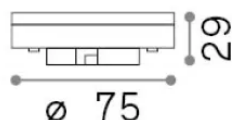

General info

Lampadine e accessori - Lampadine gx53

Ean	8021696288383
Item	GX53 9W 3000K CRI90
Installation	-
Warranty	5 years
Gross weight	0.03 kg
Volume	0.000256 m ³

Technical info

Net weight	0.03 kg
Insulation class	-
Compliance	CE
Power output	220-240 V AC 50 Hz
Dimmer	Non-dimmable, On-Off
Power supply	Not required

Source info

Power	9 W
Emission	Direct
Max consumption	max 9 W
CCT LED	3000 K
Duration LED (t. 25°C)	25000 h
CRI	> 90
Light beam	110 °
Useful light flux	940 lm