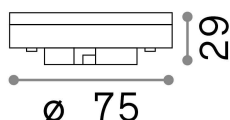

General info

Lampadine e accessori - Lampadine gx53

Ean	8021696252568
Item	GX53 9W 4000K CRI80 DIMM
Installation	-
Guarantee	5 years
Gross weight	0.03 kg
Volume	0.000256 m³

Technical info

Net weight	0.03 kg
Insulation class	-
Compliance	CE
Power output	220-240 V AC 50 Hz
Dimmer	1, TRIAC
Power supply	Not required

Source info

Power	9 W
Emission	Direct
Max consumption	max 9,00 W
CCT LED	4000 K
Duration LED (t. 25°C)	25000 h
CRI	> 80
Light beam	110 °
Useful light flux	900 lm
Standby power	< 0.50 W