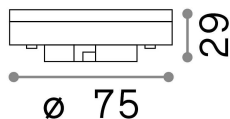

General info

Lampadine e accessori - Lampadine gx53

Ean	8021696154008
Item	GX53 9W 4000K CRI80
Installation	-
Guarantee	5 years
Gross weight	0.03 kg
Volume	0.000256 m ³

Technical info

Net weight	0.03 kg
Insulation class	-
Compliance	CE
Power output	220-240 V AC 50 Hz
Dimmer	NO, On-Off
Power supply	Not required

Source info

Power	9 W
Emission	Direct
Max consumption	max 9,10 W
CCT LED	4000 K
Duration LED (t. 25°C)	25000 h
CRI	> 80
Light beam	110 °
Useful light flux	1000 lm