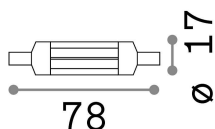

General info

Lampadine e accessori - Lampadine r7s

Ean	8021696272382
Item	R7s COB 06W 480Lm 4000K CRI80 DIMM
Installation	-
Guarantee	5 years
Gross weight	0.01 kg
Volume	3.4e-05 m ³

Technical info

Net weight	0.01 kg
Insulation class	-
Compliance	CE
Power output	220-240 V AC 50 Hz
Dimmer	1, TRIAC
Power supply	Not required

Source info

Power	6 W
Emission	Diffuse
Max consumption	max 5,90 W
CCT LED	4000 K
Duration LED (t. 25°C)	20000 h
CRI	> 80
Light beam	-
Useful light flux	480 lm
Standby power	< 0.50 W