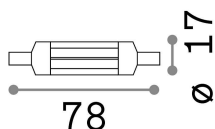

General info

Lampadine e accessori - Lampadine r7s

Ean	8021696189109
Item	R7s COB 07W 560Lm 3000K CRI80
Installation	-
Guarantee	5 years
Gross weight	0.01 kg
Volume	3.4e-05 m ³

Technical info

Net weight	0.01 kg
Insulation class	-
Compliance	CE
Power output	220-240 V AC 50 Hz
Dimmer	NO, On-Off
Power supply	Not required

Source info

Power	7 W
Emission	Diffuse
Max consumption	max 6,90 W
CCT LED	3000 K
Duration LED (t. 25°C)	20000 h
CRI	> 80
Light beam	-
Useful light flux	560 lm