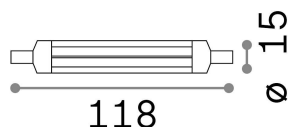

General info

Lampadine e accessori - Lampadine r7s

Ean	8021696266763
Item	R7s COB 08W 580Lm 3000K CRI80 DIMM
Installation	-
Guarantee	5 years
Gross weight	0.01 kg
Volume	5e-05 m ³

Technical info

Net weight	0.01 kg
Insulation class	-
Compliance	CE
Power output	220-240 V AC 50 Hz
Dimmer	1, TRIAC
Power supply	Not required

Source info

Power	8 W
Emission	Diffuse
Max consumption	max 7,90 W
CCT LED	3000 K
Duration LED (t. 25°C)	20000 h
CRI	> 80
Light beam	-
Useful light flux	580 lm
Photobiological risk	EXEMPT
Standby power	< 0.50 W