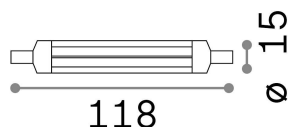

General info

Lampadine e accessori - Lampadine r7s

Ean	8021696189093
Item	R7s COB 13W 760Lm 3000K CRI80
Installation	-
Guarantee	5 years
Gross weight	0.01 kg
Volume	5e-05 m ³

Technical info

Net weight	0.01 kg
Insulation class	-
Compliance	CE
Power output	220-240 V AC 50 Hz
Dimmer	NO, On-Off
Power supply	Not required

Source info

Power	13 W
Emission	Diffuse
Max consumption	max 12,90 W
CCT LED	3000 K
Duration LED (t. 25°C)	20000 h
CRI	> 80
Light beam	-
Useful light flux	760 lm