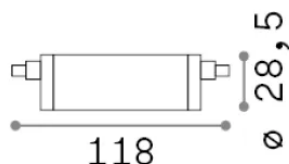

General info

Lampadine e accessori - Lampadine r7s

Ean	8021696307855
Item	R7s SMD 14W 1600Lm 3000K CRI80 DIMM
Installation	-
Warranty	5 years
Gross weight	0.08 kg
Volume	0.000108 m ³

Technical info

Net weight	0.07 kg
Insulation class	-
Compliance	CE
Power output	220-240 V AC 50 Hz
Dimmer	1, TRIAC
Power supply	Not required

Source info

Power	14 W
Emission	Diffuse
Max consumption	max 14 W
CCT LED	3000 K
Duration LED (t. 25°C)	15000 h
CRI	> 80
Light beam	-
Useful light flux	2100 lm
Photobiological risk	EXEMPT
Standby power	< 0.50 W