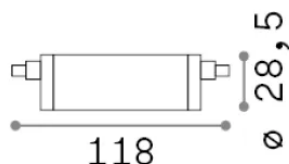

General info

Lampadine e accessori - Lampadine r7s

Ean	8021696296876
Item	R7s SMD 14W 1650Lm 4000K CRI80 DIMM
Installation	-
Warranty	5 years
Gross weight	0.08 kg
Volume	0.000108 m ³

Technical info

Net weight	0.07 kg
Insulation class	-
Compliance	CE
Power output	220-240 V AC 50 Hz
Dimmer	1, TRIAC
Power supply	Not required

Source info

Power	14 W
Emission	Diffuse
Max consumption	max 14 W
CCT LED	4000 K
Duration LED (t. 25°C)	15000 h
CRI	> 80
Light beam	-
Useful light flux	2450 lm
Photobiological risk	EXEMPT
Standby power	< 0.50 W