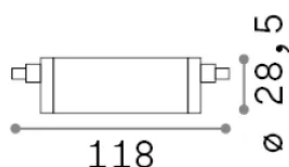

General info

Lampadine e accessori - Lampadine r7s

Ean	8021696307862
Item	R7s SMD 14W 1700Lm 3000K CRI80
Installation	-
Warranty	5 years
Gross weight	0.08 kg
Volume	0.000108 m ³

Technical info

Net weight	0.07 kg
Insulation class	-
Compliance	CE
Power output	220-240 V AC 50 Hz
Dimmer	Non-dimmable, On-Off
Power supply	Not required

Source info

Power	14 W
Emission	Diffuse
Max consumption	max 14 W
CCT LED	3000 K
Duration LED (t. 25°C)	15000 h
CRI	> 80
Light beam	-
Useful light flux	1700 lm
Photobiological risk	EXEMPT