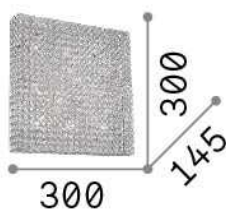

General info

Indoor - Ceiling lamps

Ean	8021696080338
Item	ADMIRAL PL4
Installation	Ceiling lamps
Guarantee	5 years
Gross weight	3.48 kg
Volume	0.031768 m ³

Technical info

Net weight	3 kg
Insulation class	I
Protection index	IP20
Compliance	CE
Operating temperature	0° ~ +40 °C
Dimmer	Determined by the light bulb
Power output	220-240 V AC
Power supply	Not required