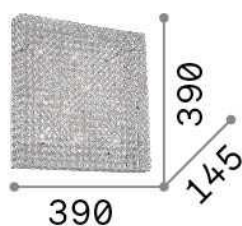

General info

Indoor - Ceiling lamps

Ean	8021696080345
Item	ADMIRAL PL6
Installation	Ceiling lamps
Guarantee	5 years
Gross weight	5.26 kg
Volume	0.048576 m ³

Technical info

Net weight	4.58 kg
Insulation class	I
Protection index	IP20
Compliance	CE
Operating temperature	0° ~ +40 °C
Dimmer	Determined by the light bulb
Power output	220-240 V AC
Power supply	Not required