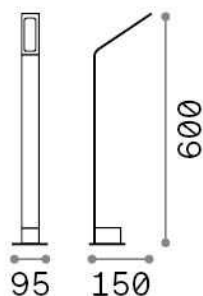

General info

Outdoor - Floor lamps

Ean	8021696326702
Item	AGOS PT H60 4000K COFFEE
Installation	Floor lamps
Guarantee	5 years
Gross weight	1.25 kg
Volume	0.00961 m ³

Technical info

Net weight	0.95 kg
Insulation class	I
Protection index	IP54
Compliance	CE
Operating temperature	-15° ~ +45 °C
Dimmer	NO, On-Off
Power output	220-240 V AC 50 Hz
Power supply	In-built, included Replaceable (by qualified operators only)

Source info

Integrated source	Integrated LED module
Replaceable source	No
Power	6,5 W
Emission	Direct
Max consumption	max 6,50 W
Features LED	LED SMD
CCT LED	4000 K
Duration LED (t. 25°C)	25000 h
CRI	> 90
SDCM	3
Light beam	120*70°
Light beam flux	730 lm
Useful light flux	620 lm
Photobiological risk	1