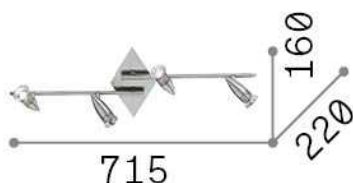

## Indoor - Ceiling lamps

<b>Ean</b>	8021696122731
<b>Item</b>	ALFA PL4 BIANCO
<b>Installation</b>	Ceiling lamps
<b>Guarantee</b>	5 years
<b>Gross weight</b>	1.39 kg
<b>Volume</b>	0.01584 m <sup>3</sup>

## Technical info

<b>Net weight</b>	1.07 kg
<b>Insulation class</b>	I
<b>Protection index</b>	IP20
<b>Compliance</b>	CE
<b>Operating temperature</b>	0° ~ +40 °C
<b>Dimmer</b>	Determined by the light bulb
<b>Power output</b>	220-240 V AC
<b>Power supply</b>	Not required
<b>Adjustability</b>	vert. 0-90°, orizz. 0-330°

## Source info

<b>Integrated source</b>	Light bulb (included)
<b>Replaceable source</b>	Replaceable
<b>Power</b>	GU10 max 4 x 50 W
<b>Emission</b>	Direct
<b>Max consumption</b>	-
<b>Bulb included</b>	1 - E14 OLIVA 4W 3000K CRI80 SATIN