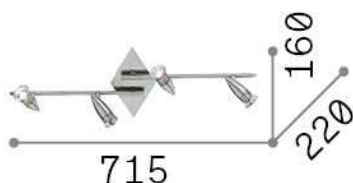

General info

Indoor - Ceiling lamps

Ean	8021696006321
Item	ALFA PL4 NICKEL
Installation	Ceiling lamps
Guarantee	5 years
Gross weight	1.39 kg
Volume	0.01584 m ³

Technical info

Net weight	1.07 kg
Insulation class	I
Protection index	IP20
Compliance	CE
Operating temperature	0° ~ +40 °C
Dimmer	Determined by the light bulb
Power output	220-240 V AC
Power supply	Not required
Adjustability	vert. 0-90°, orizz. 0-330°

Source info

Integrated source	Light bulb (included)
Replaceable source	Replaceable
Power	GU10 max 4 x 50 W
Emission	Direct
Max consumption	-
Bulb included	1 - E14 OLIVA 4W 3000K CRI80 SATIN