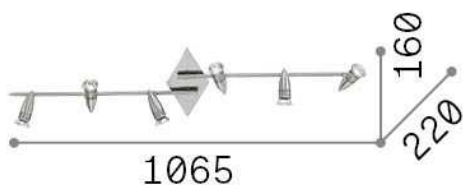

General info

Indoor - Ceiling lamps

| | |
|---------------------|-------------------------|
| Ean | 8021696122748 |
| Item | ALFA PL6 BIANCO |
| Installation | Ceiling lamps |
| Guarantee | 5 years |
| Gross weight | 1.49 kg |
| Volume | 0.019642 m ³ |

Technical info

| | |
|------------------------------|------------------------------|
| Net weight | 1.14 kg |
| Insulation class | I |
| Protection index | IP20 |
| Compliance | CE |
| Operating temperature | 0° ~ +40 °C |
| Dimmer | Determined by the light bulb |
| Power output | 220-240 V AC |
| Power supply | Not required |
| Adjustability | vert. 0-90°, orizz. 0-330° |

Source info

| | |
|---------------------------|------------------------------------|
| Integrated source | Light bulb (included) |
| Replaceable source | Replaceable |
| Power | GU10 max 6 x 50 W |
| Emission | Direct |
| Max consumption | - |
| Bulb included | 1 - E14 OLIVA 4W 3000K CRI80 SATIN |