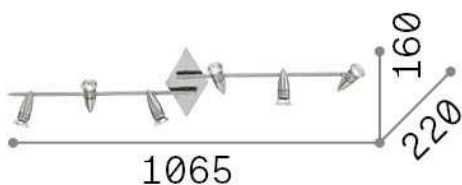

## Indoor - Ceiling lamps

<b>Ean</b>	8021696006338
<b>Item</b>	ALFA PL6 NICKEL
<b>Installation</b>	Ceiling lamps
<b>Guarantee</b>	5 years
<b>Gross weight</b>	1.49 kg
<b>Volume</b>	0.019642 m <sup>3</sup>

## Technical info

<b>Net weight</b>	1.14 kg
<b>Insulation class</b>	I
<b>Protection index</b>	IP20
<b>Compliance</b>	CE
<b>Operating temperature</b>	0° ~ +40 °C
<b>Dimmer</b>	Determined by the light bulb
<b>Power output</b>	220-240 V AC
<b>Power supply</b>	Not required
<b>Adjustability</b>	vert. 0-90°, orizz. 0-330°

## Source info

<b>Integrated source</b>	Light bulb (included)
<b>Replaceable source</b>	Replaceable
<b>Power</b>	GU10 max 6 x 50 W
<b>Emission</b>	Direct
<b>Max consumption</b>	-
<b>Bulb included</b>	1 - E14 OLIVA 4W 3000K CRI80 SATIN