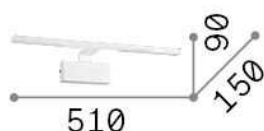

General info

Indoor - Wall lamps

| | |
|---------------------|-------------------------|
| Ean | 8021696224985 |
| Item | ALMA AP D51 BIANCO |
| Installation | Wall lamps |
| Guarantee | 5 years |
| Gross weight | 1.23 kg |
| Volume | 0.016245 m ³ |

Technical info

| | |
|------------------------------|--------------------------------------------------------------------------------|
| Net weight | 0.65 kg |
| Insulation class | II |
| Protection index | IP20 |
| Compliance | CE |
| Operating temperature | 0° ~ +40 °C |
| Dimmer | NO, On-Off |
| Power output | 220-240 V AC 50/60 Hz |
| Power supply | In-built, included Replaceable (by qualified operators only), electronic |
| Load resistance | IK05 |

Source info

| | |
|-------------------------------|------------------------------------|
| Integrated source | Integrated LED module |
| Replaceable source | No |
| Power | LED 12,5 W |
| Emission | Direct |
| Max consumption | max 12,50 W |
| Features LED | LED SMD |
| CCT LED | 3000 K |
| Duration LED (t. 25°C) | 30000 h |
| CRI | > 80 |
| SDCM | 3 |
| Light beam | 110° |
| Light beam flux | 1450 lm |
| Useful light flux | 850 lm |
| Bulb included | 1 - E14 OLIVA 4W 3000K CRI80 SATIN |