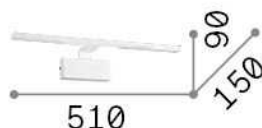

General info

Indoor - Wall lamps

Ean	8021696224930
Item	ALMA AP D51 CROMO
Installation	Wall lamps
Guarantee	5 years
Gross weight	1.23 kg
Volume	0.016245 m ³

Technical info

Net weight	0.65 kg
Insulation class	II
Protection index	IP20
Compliance	CE
Operating temperature	0° ~ +40 °C
Dimmer	NO, On-Off
Power output	220-240 V AC 50/60 Hz
Power supply	In-built, included Replaceable (by qualified operators only), electronic
Load resistance	IK05

Source info

Integrated source	Integrated LED module
Replaceable source	No
Power	LED 12,5 W
Emission	Direct
Max consumption	max 12,50 W
Features LED	LED SMD
CCT LED	3000 K
Duration LED (t. 25°C)	30000 h
CRI	> 80
SDCM	3
Light beam	110°
Light beam flux	1450 lm
Useful light flux	850 lm
Bulb included	1 - E14 OLIVA 4W 3000K CRI80 SATIN