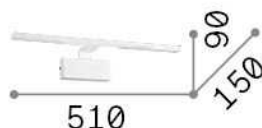

General info

Indoor - Wall lamps

Ean	8021696224954
Item	ALMA AP D51 OTTONE
Installation	Wall lamps
Guarantee	5 years
Gross weight	1.22 kg
Volume	0.016245 m ³

Technical info

Net weight	0.65 kg
Insulation class	II
Protection index	IP20
Compliance	CE
Operating temperature	0° ~ +40 °C
Dimmer	NO, On-Off
Power output	220-240 V AC 50/60 Hz
Power supply	In-built, included Replaceable (by qualified operators only), electronic
Load resistance	IK05

Source info

Integrated source	Integrated LED module
Replaceable source	No
Power	LED 12,5 W
Emission	Direct
Max consumption	max 12,50 W
Features LED	LED SMD
CCT LED	3000 K
Duration LED (t. 25°C)	30000 h
CRI	> 80
SDCM	3
Light beam	110°
Light beam flux	1450 lm
Useful light flux	850 lm
Bulb included	1 - E14 OLIVA 4W 3000K CRI80 SATIN