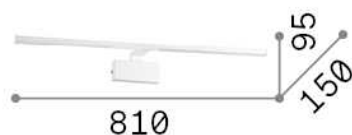

## Indoor - Wall lamps

<b>Ean</b>	8021696225005
<b>Item</b>	ALMA AP D81 OTTONE
<b>Installation</b>	Wall lamps
<b>Guarantee</b>	5 years
<b>Gross weight</b>	1.25 kg
<b>Volume</b>	0.0264 m <sup>3</sup>

## Source info

<b>Integrated source</b>	Integrated LED module
<b>Replaceable source</b>	No
<b>Power</b>	LED 18 W
<b>Emission</b>	Direct
<b>Max consumption</b>	max 18,00 W
<b>Features LED</b>	LED SMD
<b>CCT LED</b>	3000 K
<b>Duration LED (t. 25°C)</b>	30000 h
<b>CRI</b>	> 80
<b>SDCM</b>	3
<b>Light beam</b>	110°
<b>Light beam flux</b>	2250 lm
<b>Useful light flux</b>	1250 lm
<b>Bulb included</b>	1 - E14 OLIVA 4W 3000K CRI80 SATIN