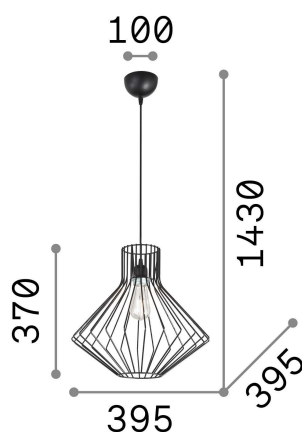

General info

Indoor - Suspensions

Ean	8021696200903
Item	AMPOLLA-4 SP1 BIANCO
Installation	Suspensions
Guarantee	5 years
Gross weight	1.9 kg
Volume	0.070875 m ³

Technical info

Net weight	1.47 kg
Insulation class	II
Protection index	IP20
Compliance	CE
Operating temperature	0° ~ +40 °C
Dimmer	Determined by the light bulb
Power output	220-240 V AC
Power supply	Not required

Source info

Integrated source	Light bulb (not included)
Replaceable source	No
Power	E27 max 1 x 60 W
Emission	Diffuse
Max consumption	-