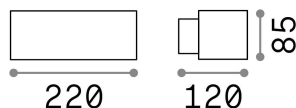

General info

Outdoor - Wall lamps

Ean	8021696158822
Item	ANDROMEDA AP1 GRIGIO
Installation	Wall lamps
Guarantee	5 years
Gross weight	1.2 kg
Volume	0.003908 m ³

Technical info

Net weight	1 kg
Insulation class	I
Protection index	IP55
Compliance	CE
Operating temperature	-15° ~ +45 °C
Dimmer	Determined by the light bulb
Power output	220-240 V AC
Power supply	Not required

Source info

Integrated source	Light bulb (not included)
Replaceable source	No
Power	E27 max 1 x 60 W
Emission	Direct + Indirect
Max consumption	-