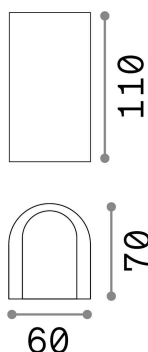

General info

Outdoor - Wall lamps

Ean	8021696137391
Item	APOLLO AP
Installation	Wall lamps
Guarantee	5 years
Gross weight	0.62 kg
Volume	0.000844 m ³

Technical info

Net weight	0.54 kg
Insulation class	I
Protection index	IP44
Compliance	CE
Operating temperature	0° ~ +40 °C
Dimmer	NO, On-Off
Power output	220-240 V AC 50/60 Hz
Power supply	In-built, included Replaceable (by qualified operators only), electronic
Load resistance	IK04

Source info

Integrated source	Integrated LED module
Replaceable source	No
Power	LED 6 W
Emission	Direct + Indirect
Max consumption	max 6,00 W
Features LED	LED SMD CREE
CCT LED	4000 K
Duration LED (t. 25°C)	30000 h
CRI	> 80
Light beam flux	800 lm
Useful light flux	430 lm
Photobiological risk	2
Bulb included	1 - E14 OLIVA 4W 3000K CRI80 SATIN