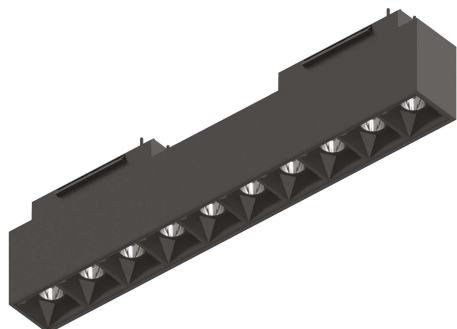

General info

Technical - Systems

Ean	8021696222929
Item	ARCA ACCENT 15W 3000K BK
Installation	Systems
Guarantee	5 years
Gross weight	0.46 kg
Volume	0.002556 m ³

Technical info

Net weight	0.44 kg
Insulation class	III
Protection index	IP20
Compliance	CE
Operating temperature	0° ~ +40 °C
Dimmer	NO, On-Off
Power output	48 V DC
Power supply	Required, remoted, not included NO
Accessories not included	Arca profile

Source info

Integrated source	Integrated LED module
Replaceable source	Replaceable (by qualified operators only)
Power	15 W
Emission	Direct
Max consumption	max 15,00 W
Features LED	LED SMD OSRAM
CCT LED	3000 K
Duration LED (t. 25°C)	50000 h
CRI	> 80
SDCM	3
Light beam	35°
UGR Maximum	< 13
Light beam flux	2000 lm
Useful light flux	1600 lm
Photobiological risk	2