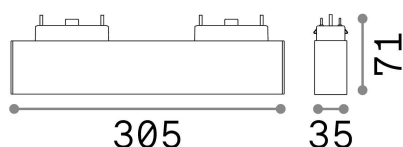

General info

Technical - Systems

Ean	8021696222929
Item	ARCA ACCENT 15W 3000K BK
Installation	Systems
Guarantee	5 years
Gross weight	0.46 kg
Volume	0.002556 m ³

Technical info

Net weight	0.44 kg
Insulation class	III
Protection index	IP20
Compliance	CE
Operating temperature	0° ~ +40 °C
Dimmer	NO, On-Off
Power output	48 V DC
Power supply	Required, remoted, not included NO
Accessories not included	Arca profile

Source info

Integrated source	Integrated LED module
Replaceable source	Replaceable (by qualified operators only)
Power	15 W
Emission	Direct
Max consumption	max 15,00 W
Features LED	LED SMD OSRAM
CCT LED	3000 K
Duration LED (t. 25°C)	50000 h
CRI	> 80
SDCM	3
Light beam	35°
UGR Maximum	< 13
Light beam flux	2000 lm
Useful light flux	1600 lm
Photobiological risk	2