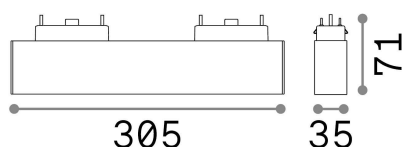

General info

Technical - Systems

Ean	8021696223001
Item	ARCA ACCENT 15W 4000K BK
Installation	Systems
Guarantee	5 years
Gross weight	0.46 kg
Volume	0.002556 m ³

Technical info

Net weight	0.44 kg
Insulation class	III
Protection index	IP20
Compliance	CE
Operating temperature	0° ~ +40 °C
Dimmer	NO, On-Off
Power output	48 V DC
Power supply	Required, remoted, not included NO
Accessories not included	Arca profile

Source info

Integrated source	Integrated LED module
Replaceable source	Replaceable (by qualified operators only)
Power	15 W
Emission	Direct
Max consumption	max 15,00 W
Features LED	LED SMD OSRAM
CCT LED	4000 K
Duration LED (t. 25°C)	50000 h
CRI	> 80
SDCM	3
Light beam	35°
UGR Maximum	< 13
Light beam flux	2100 lm
Useful light flux	1650 lm
Photobiological risk	2