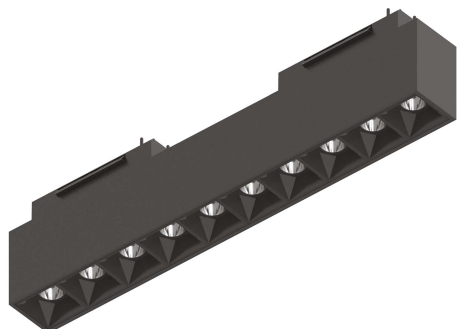

General info

Technical - Systems

Ean	8021696223001
Item	ARCA ACCENT 15W 4000K BK
Installation	Systems
Guarantee	5 years
Gross weight	0.46 kg
Volume	0.002556 m ³

Technical info

Net weight	0.44 kg
Insulation class	III
Protection index	IP20
Compliance	CE
Operating temperature	0° ~ +40 °C
Dimmer	NO, On-Off
Power output	48 V DC
Power supply	Required, remoted, not included NO
Accessories not included	Arca profile

Source info

Integrated source	Integrated LED module
Replaceable source	Replaceable (by qualified operators only)
Power	15 W
Emission	Direct
Max consumption	max 15,00 W
Features LED	LED SMD OSRAM
CCT LED	4000 K
Duration LED (t. 25°C)	50000 h
CRI	> 80
SDCM	3
Light beam	35°
UGR Maximum	< 13
Light beam flux	2100 lm
Useful light flux	1650 lm
Photobiological risk	2