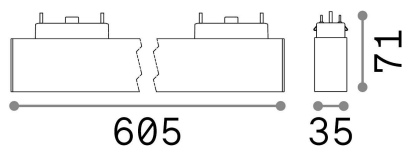

General info

Technical - Systems

Ean	8021696222936
Item	ARCA ACCENT 29W 3000K BK
Installation	Systems
Guarantee	5 years
Gross weight	0.91 kg
Volume	0.008678 m ³

Technical info

Net weight	0.7 kg
Insulation class	III
Protection index	IP20
Compliance	CE
Operating temperature	0° ~ +40 °C
Dimmer	NO, On-Off
Power output	48 V DC
Power supply	Required, remoted, not included NO
Accessories not included	Arca profile

Source info

Integrated source	Integrated LED module
Replaceable source	Replaceable (by qualified operators only)
Power	29 W
Emission	Direct
Max consumption	max 29,00 W
Features LED	LED SMD OSRAM
CCT LED	3000 K
Duration LED (t. 25°C)	50000 h
CRI	> 80
SDCM	3
Light beam	35°
UGR Maximum	< 13
Light beam flux	3650 lm
Useful light flux	2820 lm
Photobiological risk	2