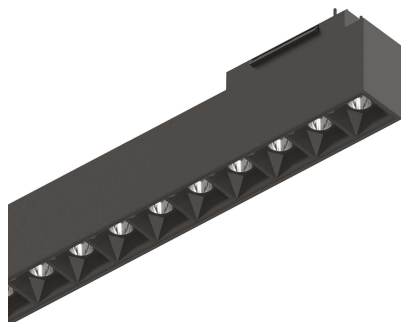

General info

Technical - Systems

Ean	8021696222936
Item	ARCA ACCENT 29W 3000K BK
Installation	Systems
Guarantee	5 years
Gross weight	0.91 kg
Volume	0.008678 m ³

Technical info

Net weight	0.7 kg
Insulation class	III
Protection index	IP20
Compliance	CE
Operating temperature	0° ~ +40 °C
Dimmer	NO, On-Off
Power output	48 V DC
Power supply	Required, remoted, not included NO
Accessories not included	Arca profile

Source info

Integrated source	Integrated LED module
Replaceable source	Replaceable (by qualified operators only)
Power	29 W
Emission	Direct
Max consumption	max 29,00 W
Features LED	LED SMD OSRAM
CCT LED	3000 K
Duration LED (t. 25°C)	50000 h
CRI	> 80
SDCM	3
Light beam	35°
UGR Maximum	< 13
Light beam flux	3650 lm
Useful light flux	2820 lm
Photobiological risk	2